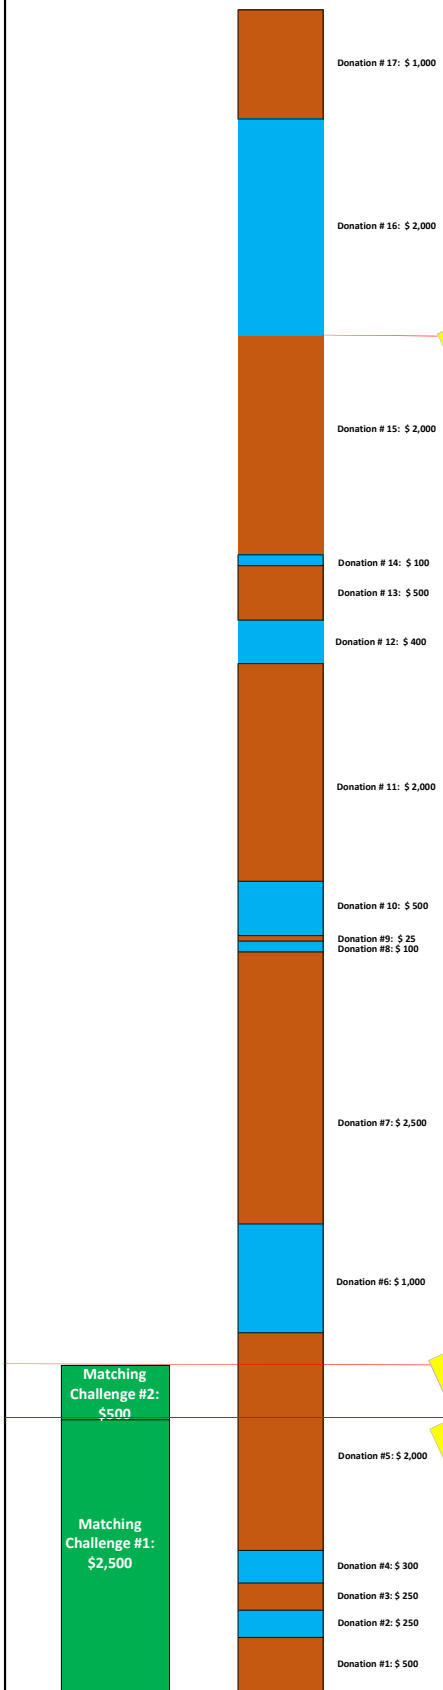

**STM  
MATCHING  
GIFT  
CAMPAIGN**

PROGRESS AS OF  
01/04/2022

WE ARE OVER HALF WAY  
TO LAST YEAR'S TOTAL!

**LET'S BEAT  
LAST YEAR'S  
TOTAL OF  
\$25,500!**

WE MATCHED THE  
SECOND PLEDGE!!!

WE MATCHED THE FIRST  
PLEDGE!!!

Matching Challenge #2:  
\$500

Matching Challenge #1:  
\$2,500

**TOTAL  
MATCHING  
PLEDGES  
\$3,000**

**TOTAL  
DONATIONS  
\$15,425**

**TOTAL  
MATCHING GIFT CAMPAIGN  
\$ 18,425**